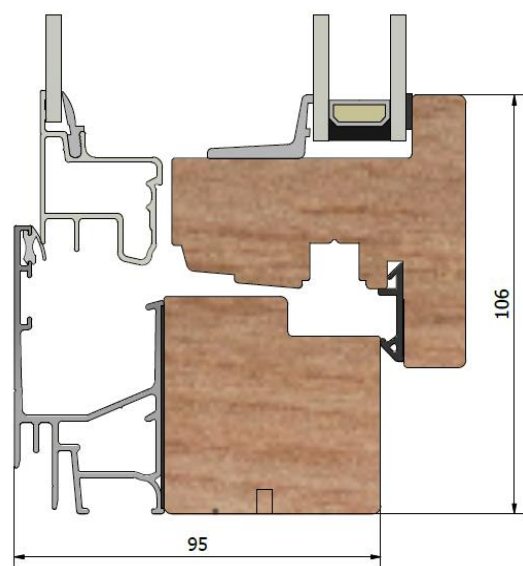

Stil LIF951

Inward opening window 2+1 glazed

Product Facts

Weep hole

Frame depth (mm)	95
Sound reduction RW (dB)	40 - 50
U-värde (W/m ² K)	0,9 - 1,1
Surface finish	Optional RAL or NCS
Weep holes	Hidden or Visible
Opening	Inward
Hinges	Bolt-hinges

Install the windowsill in the innermost track